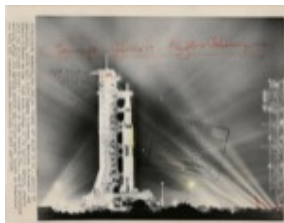

Thomas Ruff
press++02.01, 2015
Chromogenic print
88 1/4 x 72 5/8 x 2 3/4 inches
224.2 x 184.5 x 7 cm
Edition 1 of 4, 1 AP
Signed, titled, and dated verso
RUFTH1256

Thomas Ruff
press++01.77, 2015
Chromogenic print
72 1/2 x 91 x 2 3/4 inches
184.2 x 231.1 x 7 cm
Edition 1 of 4, 1 AP
Signed, titled, and dated verso
RUFTH1261