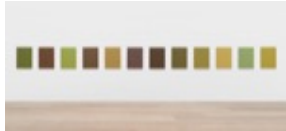

Sherrie Levine: Pie Town
David Zwirner London
October 4 - November 18, 2017

Ground Floor | Front Gallery

Sherrie Levine
Monochromes after Van Gogh Sunflowers: 1-12, 2015
Twelve (12) oil on mahogany paintings
Each: 28 x 21 inches
71.1 x 53.3 cm
Overall dimensions variable
Signed verso first painting
LEVSH0279

Ground Floor | Back Gallery

Sherrie Levine
Gamelan Figures, 2017
Cast bronze with steel base
Figure 1: 35 x 10 x 10 inches
88.9 x 25.4 x 25.4 cm
Figure 2: 34 1/2 x 10 x 10 inches
87.6 x 25.4 x 25.4 cm
Edition 1 of 6, 2 AP
Each inscribed LV 1/6
LEVSH0291.1

Sherrie Levine
Light Mauve Mirrors: 1-12, 2016
Twelve (12) light mauve mirrors in maple frames
Each: 21 x 17 1/8 x 1 1/4 inches
53.3 x 43.5 x 3.2 cm
Overall dimensions variable
Signed verso first mirror
LEVSH0258