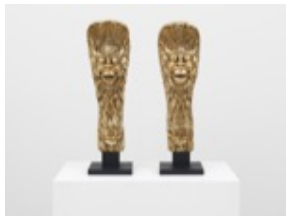

Sherrie Levine: Pie Town
David Zwirner London
October 4 - November 18, 2017

Ground Floor | Front Gallery

Sherrie Levine
Monochromes after Van Gogh Sunflowers: 1-12, 2015
Twelve (12) oil on mahogany paintings
Each: 28 x 21 inches
71.1 x 53.3 cm
Overall dimensions variable
Signed verso first painting
LEVSH0279

Ground Floor | Back Gallery

Sherrie Levine
Gamelan Figures, 2017
Cast bronze with steel base
Figure 1: 35 x 10 x 10 inches
88.9 x 25.4 x 25.4 cm
Figure 2: 34 1/2 x 10 x 10 inches
87.6 x 25.4 x 25.4 cm
Edition 1 of 6, 2 AP
Each inscribed LV 1/6
LEVSH0291.1

Sherrie Levine
Light Mauve Mirrors: 1-12, 2016
Twelve (12) light mauve mirrors in maple frames
Each: 21 x 17 1/8 x 1 1/4 inches
53.3 x 43.5 x 3.2 cm
Overall dimensions variable
Signed verso first mirror
LEVSH0258