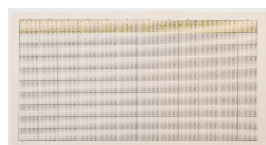

On Kawara

One Hundred Years - 21st Century "3,986 days", 2011
Ink and silkscreen on paper
Framed: 34 x 58 1/8 x 1 1/2 inches
86.4 x 147.6 x 3.8 cm
Paper: 27 7/8 x 51 7/8 inches
70.8 x 131.8 cm
KAWON0501