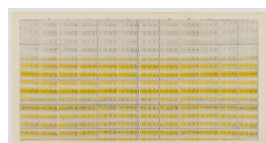

On Kawara

One Hundred Years - 20th Century "24,845 days", 2004
Ink and silkscreen on paper
Framed: 34 x 58 1/8 x 1 1/2 inches
86.4 x 147.6 x 3.8 cm
Paper: 27 x 51 inches
68.6 x 129.5 cm
KAWON0486