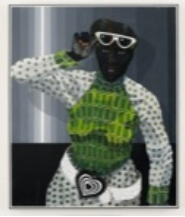

Kerry James Marshall

Untitled (Red Line), 2014

Acrylic on PVC panel

Panel: 35 5/8 x 29 1/2 inches

90.3 x 75. cm

Framed: 37 x 31 x 2 3/4 inches

93.8 x 78.7 x 7 cm

Signed and dated recto

MARKE0015