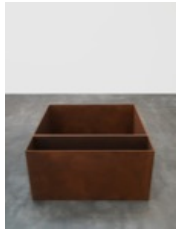

Four units, each: 9 7/8 x 19 11/16 x 9 7/8 inches

25 x 50 x 25 cm

(PO 90-5)

Private Collection

JUDDO0521

Rear Gallery

**Donald Judd**

Untitled, 1989

Cor-ten steel and yellow acrylic

39 3/8 x 78 3/4 x 78 3/4 inches

100 x 200 x 200 cm

(PO 89-80)

JUDDO0514

**Donald Judd**

Untitled, 1989

Cor-ten steel

39 3/8 x 78 3/4 x 78 3/4 inches

100 x 200 x 200 cm

(PO 89-70)

JUDDO0513

**Donald Judd**

Untitled, 1989

Cor-ten steel

39 3/8 x 78 3/4 x 78 3/4 inches

100 x 200 x 200 cm

(PO 89-40)

JUDDO0511

**Donald Judd**

Untitled, 1989

Cor-ten steel

39 3/8 x 78 3/4 x 78 3/4 inches

100 x 200 x 200 cm