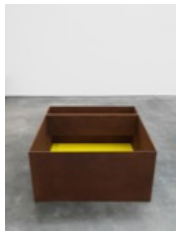

Six units, each: 9 7/8 x 19 11/16 x 9 7/8 inches

25 x 50 x 25 cm

(PO 90-7)

Private Collection, New York

JUDDO0544

**Donald Judd**

Untitled, 1990

Cor-ten steel and ivory acrylic sheets

Four units, each: 9 7/8 x 19 11/16 x 9 7/8 inches

25 x 50 x 25 cm

(PO 90-5)

Private Collection

JUDDO0521

Rear Gallery

**Donald Judd**

Untitled, 1989

Cor-ten steel and yellow acrylic

39 3/8 x 78 3/4 x 78 3/4 inches

100 x 200 x 200 cm

(PO 89-80)

JUDDO0514

**Donald Judd**

Untitled, 1989

Cor-ten steel

39 3/8 x 78 3/4 x 78 3/4 inches

100 x 200 x 200 cm

(PO 89-70)

JUDDO0513

**Donald Judd**

Untitled, 1989

Cor-ten steel

39 3/8 x 78 3/4 x 78 3/4 inches