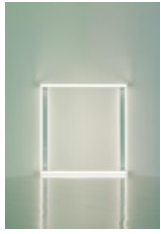

Dan Flavin

untitled (to Pia and Franz), 1966-1971

warm white fluorescent light

8 ft. (244 cm) square across a corner

Edition of 5

CL no. 128

FLADA0150.0