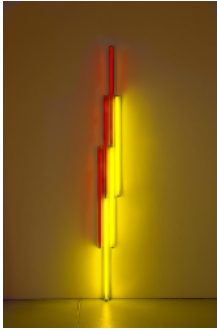

Dan Flavin: Series and Progressions
November 5 - December 23, 2009

DAN FLAVIN
alternating pink and "gold"
1967
pink and yellow fluorescent light
8 ft. (244 cm) high; length variable
FLADA0054
CL no. 153

519 W 19th St Gallery

DAN FLAVIN
untitled
1968
red and yellow fluorescent light
6 ft. (183 cm) high
FLADA0055
CL no. 180

525 W 19th St Gallery:
two primary series and one secondary

DAN FLAVIN
untitled
1968
red and yellow fluorescent light
10 ft. (305 cm) high
FLADA0056
CL no. 181

DAN FLAVIN
untitled
1968
red and yellow fluorescent light
10 ft. (305 cm) high
FLADA0057
CL no. 182

DAN FLAVIN
untitled
1968
red and blue fluorescent light
6 ft. (183 cm) high
FLADA0058
CL no. 183

DAN FLAVIN
untitled
1968
red and blue fluorescent light
10 ft. (305 cm) high
FLADA0059
CL no. 184