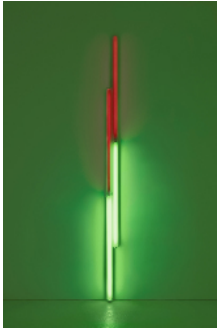

Dan Flavin: Series and Progressions
November 5 - December 23, 2009

DAN FLAVIN
alternating pink and "gold"
1967
pink and yellow fluorescent light
8 ft. (244 cm) high; length variable
FLADA0054
CL no. 153

519 W 19th St Gallery

DAN FLAVIN
untitled
1968
red and yellow fluorescent light
6 ft. (183 cm) high
FLADA0055
CL no. 180

525 W 19th St Gallery:
two primary series and one secondary

DAN FLAVIN
untitled
1968
red and yellow fluorescent light
10 ft. (305 cm) high
FLADA0056
CL no. 181

DAN FLAVIN
untitled
1968
red and yellow fluorescent light
10 ft. (305 cm) high
FLADA0057
CL no. 182

DAN FLAVIN
untitled
1968
red and blue fluorescent light
6 ft. (183 cm) high
FLADA0058
CL no. 183

DAN FLAVIN
untitled
1968
red and blue fluorescent light
10 ft. (305 cm) high
FLADA0059
CL no. 184

DAN FLAVIN
untitled
1968
red and blue fluorescent light
10 ft. (305 cm) high
FLADA0060
CL no. 185

DAN FLAVIN
untitled
1968
red and green fluorescent light
6 ft. (183 cm) high
FLADA0061
CL no. 177

DAN FLAVIN