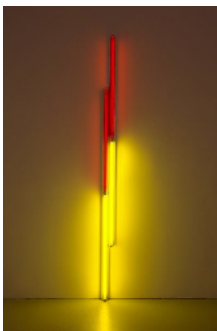

Dan Flavin: Series and Progressions
November 5 - December 23, 2009

DAN FLAVIN
alternating pink and "gold"
1967
pink and yellow fluorescent light
8 ft. (244 cm) high; length variable
FLADA0054
CL no. 153

519 W 19th St Gallery

DAN FLAVIN
untitled
1968
red and yellow fluorescent light
6 ft. (183 cm) high
FLADA0055
CL no. 180

525 W 19th St Gallery:
two primary series and one secondary

DAN FLAVIN
untitled
1968
red and yellow fluorescent light
10 ft. (305 cm) high
FLADA0056
CL no. 181

DAN FLAVIN
untitled
1968
red and yellow fluorescent light
10 ft. (305 cm) high
FLADA0057
CL no. 182

DAN FLAVIN
untitled
1968
red and blue fluorescent light
6 ft. (183 cm) high
FLADA0058
CL no. 183

DAN FLAVIN
untitled
1968
red and blue fluorescent light
10 ft. (305 cm) high
FLADA0059
CL no. 184