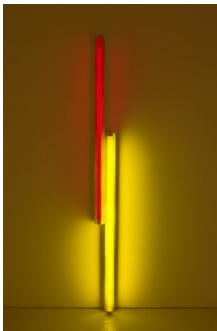

Dan Flavin: Series and Progressions
November 5 - December 23, 2009

DAN FLAVIN
alternating pink and "gold"
1967
pink and yellow fluorescent light
8 ft. (244 cm) high; length variable
FLADA0054
CL no. 153

519 W 19th St Gallery

DAN FLAVIN
untitled
1968
red and yellow fluorescent light
6 ft. (183 cm) high
FLADA0055
CL no. 180

525 W 19th St Gallery:
two primary series and one secondary

DAN FLAVIN
untitled
1968
red and yellow fluorescent light
10 ft. (305 cm) high
FLADA0056
CL no. 181

DAN FLAVIN
untitled
1968
red and yellow fluorescent light
10 ft. (305 cm) high
FLADA0057
CL no. 182

DAN FLAVIN
untitled
1968
red and blue fluorescent light
6 ft. (183 cm) high
FLADA0058
CL no. 183

DAN FLAVIN
untitled
1968
red and blue fluorescent light
10 ft. (305 cm) high
FLADA0059
CL no. 184