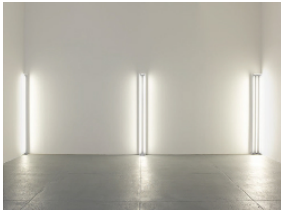

DAN FLAVIN

the nominal three (to William of Ockham)

1963

daylight fluorescent light

8 ft (244 cm) high

FLADA0053

CL no. 26

Middle Gallery