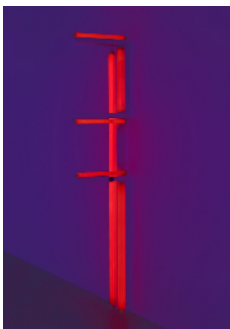

DAN FLAVIN

untitled (for John Heartfield)

3a

1990

red fluorescent light

8 ft. (244 cm) high, 2 ft. (61 cm) deep

FLADA0065

CL no. 579

533 W 19th St Gallery (front)