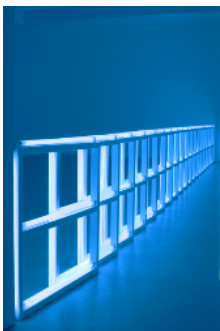

DAN FLAVIN
untitled (to Helga and Carlo, with respect and affection)
1974
blue fluorescent light
modular units, each made with two 4-foot (122 cm) vertical fixtures and three 4-foot (122 cm) horizontal fixtures; length variable
FLADA0064
CL no. 354

533 W 19th St Gallery (rear)