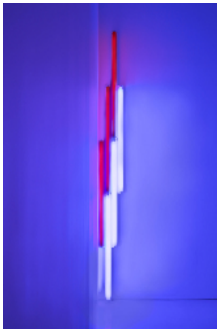

Dan Flavin: Series and Progressions
November 5 - December 23, 2009

DAN FLAVIN
alternating pink and "gold"
1967
pink and yellow fluorescent light
8 ft. (244 cm) high; length variable
FLADA0054
CL no. 153

519 W 19th St Gallery

DAN FLAVIN
untitled
1968
red and yellow fluorescent light
6 ft. (183 cm) high
FLADA0055
CL no. 180

525 W 19th St Gallery:
two primary series and one secondary

DAN FLAVIN
untitled
1968
red and yellow fluorescent light
10 ft. (305 cm) high
FLADA0056
CL no. 181

DAN FLAVIN
untitled
1968
red and yellow fluorescent light
10 ft. (305 cm) high
FLADA0057
CL no. 182

DAN FLAVIN
untitled
1968
red and blue fluorescent light
6 ft. (183 cm) high
FLADA0058
CL no. 183

DAN FLAVIN
untitled
1968
red and blue fluorescent light
10 ft. (305 cm) high
FLADA0059
CL no. 184