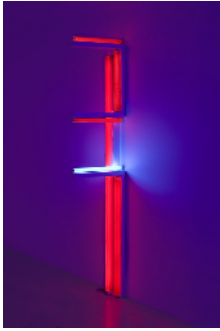

1990

red fluorescent light

8 ft. (244 cm) high, 2 ft. (61 cm) deep

FLADA0065

CL no. 579

533 W 19th St Gallery (front)

DAN FLAVIN
untitled (for John Heartfield)
3b
1990
red and blue fluorescent light
8 ft. (244 cm) high, 2 ft. (61 cm) deep
FLADA0066
CL no. 580