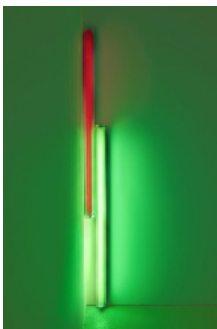

Dan Flavin: Series and Progressions
November 5 - December 23, 2009

DAN FLAVIN
alternating pink and "gold"
1967
pink and yellow fluorescent light
8 ft. (244 cm) high; length variable
FLADA0054
CL no. 153

519 W 19th St Gallery

DAN FLAVIN
untitled
1968
red and yellow fluorescent light
6 ft. (183 cm) high
FLADA0055
CL no. 180

525 W 19th St Gallery:
two primary series and one secondary

DAN FLAVIN
untitled
1968
red and yellow fluorescent light
10 ft. (305 cm) high
FLADA0056
CL no. 181

DAN FLAVIN
untitled
1968
red and yellow fluorescent light
10 ft. (305 cm) high
FLADA0057
CL no. 182

DAN FLAVIN
untitled
1968
red and blue fluorescent light
6 ft. (183 cm) high
FLADA0058
CL no. 183

DAN FLAVIN
untitled
1968
red and blue fluorescent light
10 ft. (305 cm) high
FLADA0059
CL no. 184

DAN FLAVIN
untitled
1968
red and blue fluorescent light
10 ft. (305 cm) high
FLADA0060
CL no. 185

DAN FLAVIN
untitled
1968
red and green fluorescent light
6 ft. (183 cm) high
FLADA0061
CL no. 177

DAN FLAVIN