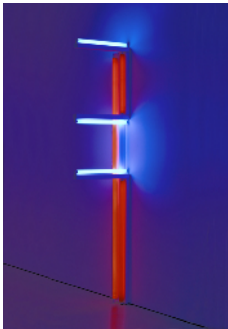

DAN FLAVIN
untitled (for John Heartfield)
3d
1990
red and blue fluorescent light
8 ft. (244 cm) high, 2 ft. (61 cm) deep
FLADA0068
CL no. 582