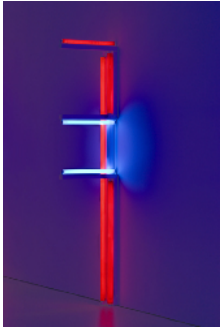

1990

red fluorescent light

8 ft. (244 cm) high, 2 ft. (61 cm) deep

FLADA0065

CL no. 579

533 W 19th St Gallery (front)

DAN FLAVIN
untitled (for John Heartfield)
3b
1990
red and blue fluorescent light
8 ft. (244 cm) high, 2 ft. (61 cm) deep
FLADA0066
CL no. 580