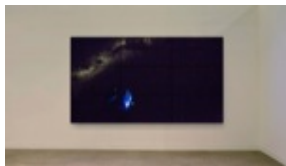

Diana Thater: Science, Fiction
533 West 19th Street, New York
January 8 - February 21, 2015

533 Front Gallery

Diana Thater

The Starry Messenger, 2014

9-monitor video wall

Overall: 68 3/8 x 121 x 3 5/8 inches

173.7 x 307.3 x 9.2 cm

Monitors, each: 22 7/8 x 40 3/8 x 3 5/8 inches

58.1 x 102.5 x 9.2 cm

Edition 1 of 1, 1 AP

Certificate of Authenticity

THADI1114

Diana Thater

Sidereus Nuncius, 2014

9-monitor video wall

Overall: 68 3/8 x 121 x 3 5/8 inches

173.7 x 307.3 x 9.2 cm

Monitors, each: 22 7/8 x 40 3/8 x 3 5/8 inches

58.1 x 102.5 x 9.2 cm

Edition 1 of 1, 1 AP

Certificate of Authenticity

THADI1113