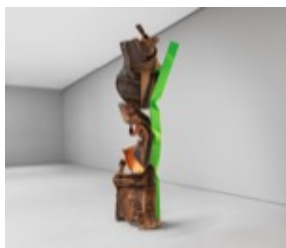

BOVCA0674

Carol Bove

Daphne and Apollo, 2016

Found steel, stainless steel, and urethane paint

98 x 72 x 61 inches

248.9 x 182.9 x 154.9 cm

Certificate of Authenticity

BOVCA0676