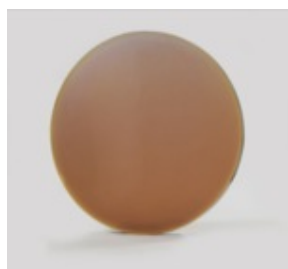

De Wain Valentine
Circle Sepia-Violet, ca. 1970
Cast polyester resin
16 1/8 x 16 1/8 x 1 3/8 inches
41 x 41 x 3.5 cm
VALDE0046

De Wain Valentine
Circle Amber-Rose, ca. 1970
Cast polyester resin
33 5/8 x 33 3/4 x 2 inches
85.4 x 85.7 x 5.1 cm
VALDE0040

De Wain Valentine
Ring Blue, 1968
Cast polyester resin
5 1/2 x 19 1/4 x 19 1/4 inches
14 x 48.9 x 48.9 cm
VALDE0002A

De Wain Valentine
Ring Blue-Gray, 1968
Cast polyester resin
5 1/2 x 18 3/4 x 18 3/4 inches
14 x 47.6 x 47.6 cm
Private Collection
VALDE0007A

525 Back Gallery

De Wain Valentine
Circle Blue, 1970
Cast polyester resin
70 x 70 1/4 x 4 7/8 inches
177.8 x 178.4 x 12.4 cm
VALDE0017

De Wain Valentine
Circle Orange-Red, 1970
Cast polyester resin
70 1/8 x 69 3/4 x 5 5/8 inches
178.1 x 177.2 x 14.3 cm
Collection of Jon and Molly Ott
VALDE0021

De Wain Valentine
Circle Blue Smoke Flow, 1970
Cast polyester resin
69 7/8 x 70 1/8 x 4 7/8 inches
177.5 x 178.1 x 12.4 cm
Private Collection
VALDE0019

De Wain Valentine
Circle Gold-Rose, 1970
Cast polyester resin
70 3/8 x 70 x 4 7/8 inches
178.8 x 177.8 x 12.4 cm
Collection of Beau R. Ott
VALDE0022