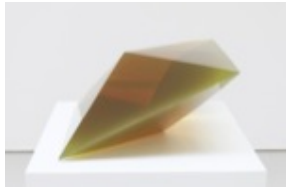

525/533 Hallway

De Wain Valentine
Curved Wall Clear, 1969
Cast polyester resin
88 3/8 x 91 3/8 x 20 1/2 inches
224.5 x 232.1 x 52.1 cm
VALDE0016

533 Front Gallery

De Wain Valentine
Double Pyramid Rose-Violet, 1968
Cast polyester resin
13 5/8 x 28 1/8 x 26 inches
34.6 x 71.4 x 66 cm
VALDE0037