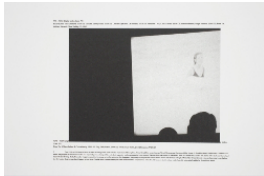

David Zwirner

525 West 19th Street
New York, NY 10011

Fax 212 727 2072
Telephone 212 727 2070

Michael Riedel
Filmed Film

519 Gallery I

Michael Riedel

Filmed Film Trailer, 2008

Video projection on reconstructed
cardboard, 8:05 loop

61 x 60 x 59 inches

154.9 x 152.4 x 149.9 cm

Price does not include equipment

Edition 1 of 7, + 2 AP's

RIEMI0034

Stacked against north wall

Michael Riedel

Variations of Invitation Card 11, 2008