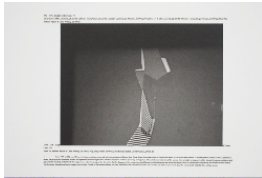

Michael Riedel
Variations of Invitation Card 22, 2008
Digital print on archival cardboard
67 7/8 x 39 3/8 inches
172.4 x 100 cm
Signed, titled verso
RIEMI0056