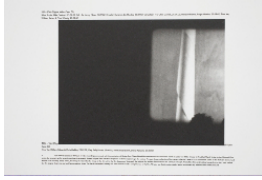

Michael Riedel

Variations of Invitation Card 26, 2008

Digital print on archival cardboard

67 7/8 x 39 3/8 inches

172.4 x 100 cm

Signed, titled verso

RIEMI0060