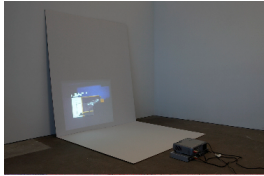

David Zwirner

525 West 19th Street
New York, NY 10011

Fax 212 727 2072
Telephone 212 727 2070

Michael Riedel
Filmed Film

519 Gallery I

Michael Riedel

Filmed Film Trailer, 2008

Video projection on reconstructed
cardboard, 8:05 loop

61 x 60 x 59 inches

154.9 x 152.4 x 149.9 cm

Price does not include equipment

Edition 1 of 7, + 2 AP's

RIEMI0034

Stacked against north wall

Michael Riedel

Variations of Invitation Card 11, 2008