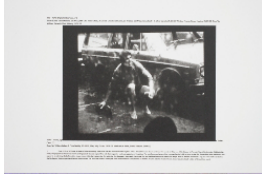

Michael Riedel
Variations of Invitation Card 14, 2008
Digital print on archival cardboard
67 7/8 x 39 3/8 inches
172.4 x 100 cm
Signed, titled verso
RIEMI0048