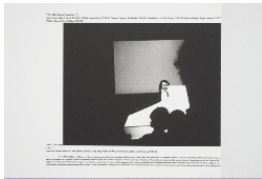

Michael Riedel
Variations of Invitation Card 17, 2008
Digital print on archival cardboard
67 7/8 x 39 3/8 inches
172.4 x 100 cm
Signed, titled verso
RIEMI0051