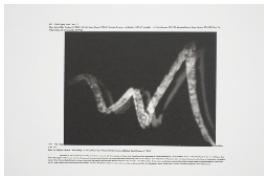

Michael Riedel

Variations of Invitation Card 13, 2008

Digital print on archival cardboard

67 7/8 x 39 3/8 inches

172.4 x 100 cm

Signed, titled verso

RIEMI0047

9/16/2008