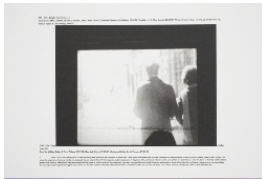

Michael Riedel

Variations of Invitation Card 29, 2008

Digital print on archival cardboard

67 7/8 x 39 3/8 inches

172.4 x 100 cm

Signed, titled verso

RIEMI0063