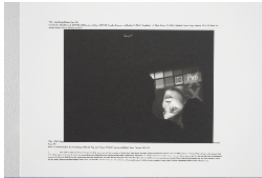

Michael Riedel
Variations of Invitation Card 16, 2008
Digital print on archival cardboard
67 7/8 x 39 3/8 inches
172.4 x 100 cm
Signed, titled verso
RIEMI0050