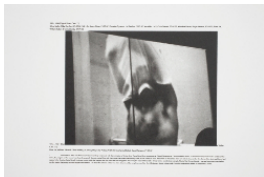

Michael Riedel

Variations of Invitation Card 12, 2008

Digital print on archival cardboard

67 7/8 x 39 3/8 inches

172.4 x 100 cm

Signed, titled verso

RIEMI0046