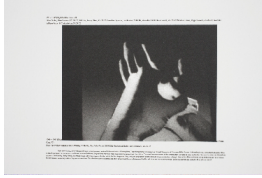

RIEMI0064

Michael Riedel

Variations of Invitation Card 2, 2008

Digital print on archival cardboard

67 7/8 x 39 3/8 inches

172.4 x 100 cm

Signed, titled verso

RIEMI0036