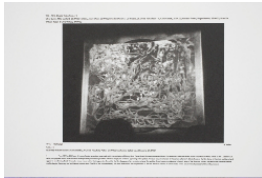

Michael Riedel

Variations of Invitation Card 28, 2008

Digital print on archival cardboard

67 7/8 x 39 3/8 inches

172.4 x 100 cm

Signed, titled verso

RIEMI0062