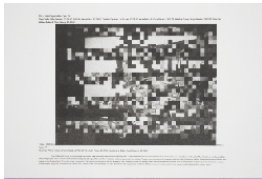

Michael Riedel
Variations of Invitation Card 23, 2008
Digital print on archival cardboard
67 7/8 x 39 3/8 inches
172.4 x 100 cm
Signed, titled verso
RIEMI0057