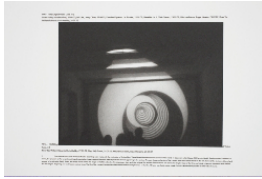

Michael Riedel

Variations of Invitation Card 27, 2008

Digital print on archival cardboard

67 7/8 x 39 3/8 inches

172.4 x 100 cm

Signed, titled verso

RIEMI0061