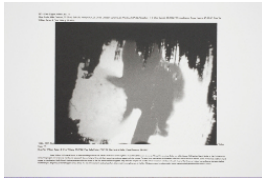

Michael Riedel
Variations of Invitation Card 18, 2008
Digital print on archival cardboard
67 7/8 x 39 3/8 inches
172.4 x 100 cm
Signed, titled verso
RIEMI0052