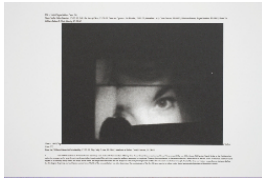

Michael Riedel
Variations of Invitation Card 24, 2008
Digital print on archival cardboard
67 7/8 x 39 3/8 inches
172.4 x 100 cm
Signed, titled verso
RIEMI0058