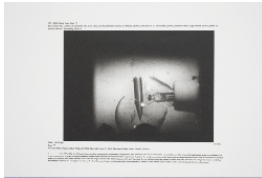

Michael Riedel
Variations of Invitation Card 10, 2008
Digital print on archival cardboard
67 7/8 x 39 3/8 inches
172.4 x 100 cm
Signed, titled verso
RIEMI0044