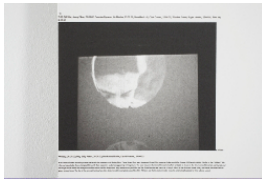

Michael Riedel
Variations of Invitation Card 25, 2008
Digital print on archival cardboard
67 7/8 x 39 3/8 inches
172.4 x 100 cm
Signed, titled verso
RIEMI0059