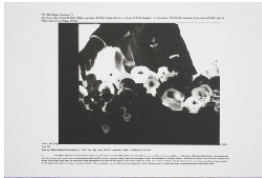

Michael Riedel

Variations of Invitation Card 30, 2008

Digital print on archival cardboard

67 7/8 x 39 3/8 inches

172.4 x 100 cm

Signed, titled verso

RIEMI0064