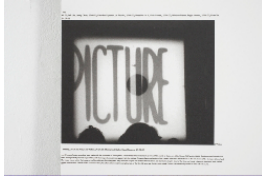

Michael Riedel
Variations of Invitation Card 8, 2008
Digital print on archival cardboard
67 7/8 x 39 3/8 inches
172.4 x 100 cm
Signed, titled verso
RIEMI0042